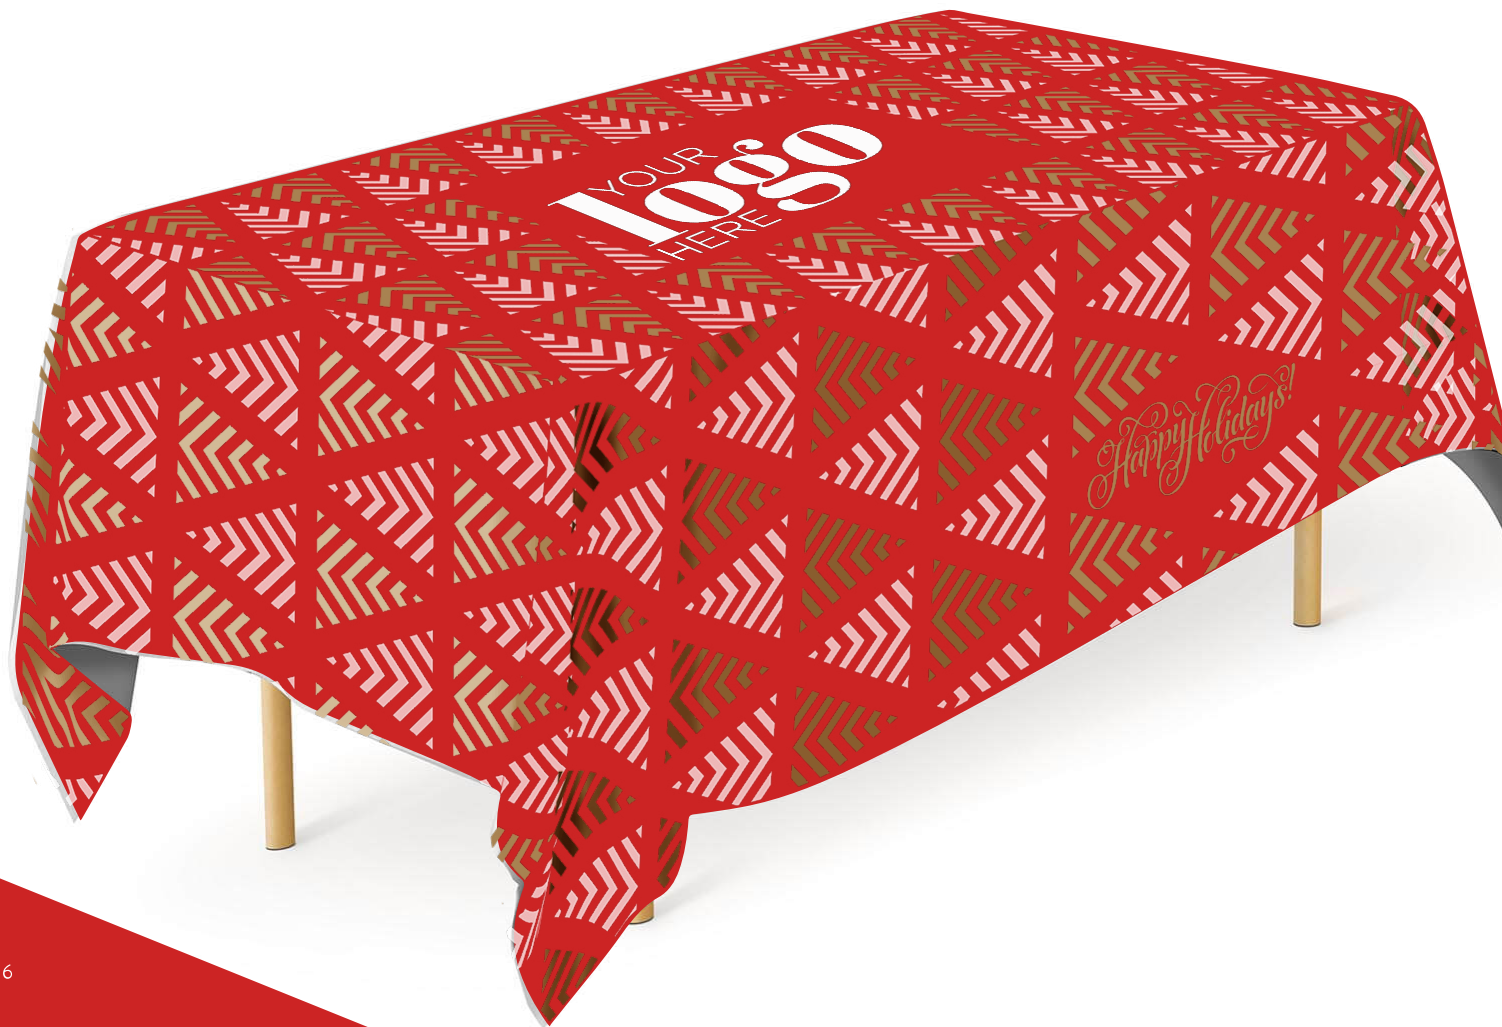

D.
Extra Large Recycled Shopping Tote
BGTO4708

A

A. The Old Farmer's Almanac® Weather
OF56WE1

B

B. American Scenic Wall Calendar
2451

6' Dye Sub Table Cover TFLFC46

8' Dye Sub Table Cover TFLFC48